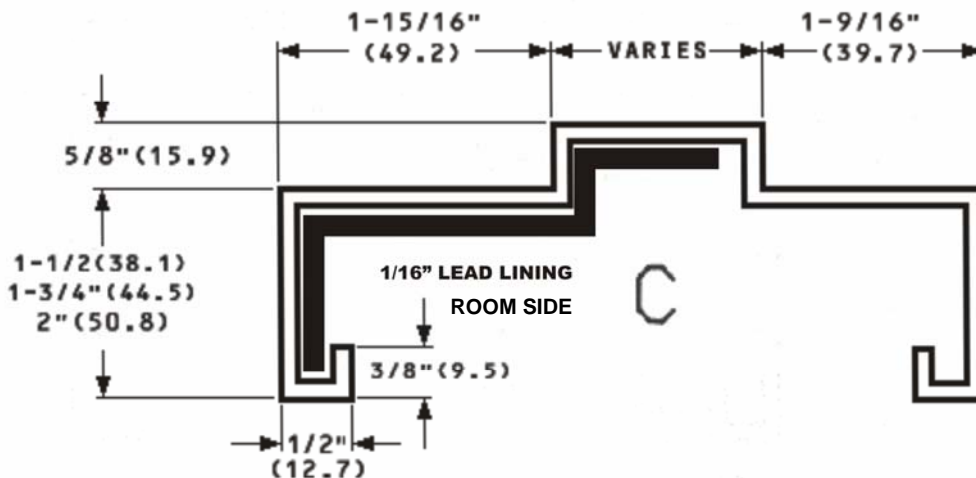

TYPICAL HM LEAD LINED DOOR FRAME

KD DRYWALL
GAUGE - 18 GA. (1.2), 16 GA. (1.4), 14 GA. (1.9)*
UNEQUAL RABBET
JAMB DEPTH 4-1/2" (114.3) THRU 14" (355.6) (1/8" (3.2) INCREMENTS)
2" (50.8) FACE AVAILABLE WITH 4" (101.6) HEADS
*AVAILABLE WITH 2" (50.8) FACE ONLY