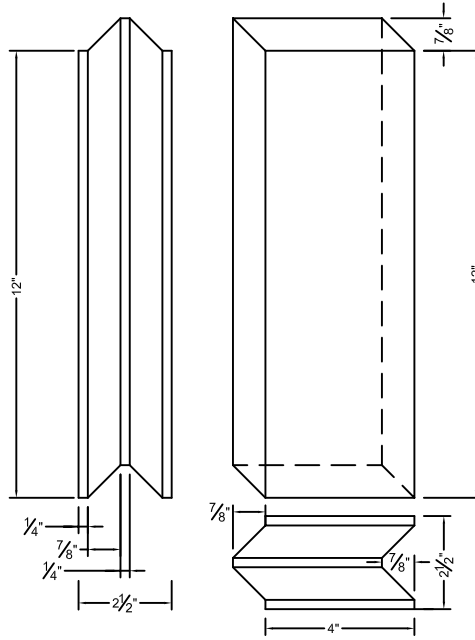

2" Interlocking Lead Brick

2 1/2" Interlocking Lead Brick

1" Interlocking Lead Brick

1 1/2" Interlocking Lead Brick

18 West Oxmoor Road, Birmingham, Alabama 35209
TEL (800)749-6061 TEL (205)942-4242 FAX (205)945-8704

**MAYCO INTERLOCKING
CAST LEAD BRICK**

DATE 1/01/2002	DRAWN BY PGH	ORDER NUMBER	
REVISED	DWG	SCALE	