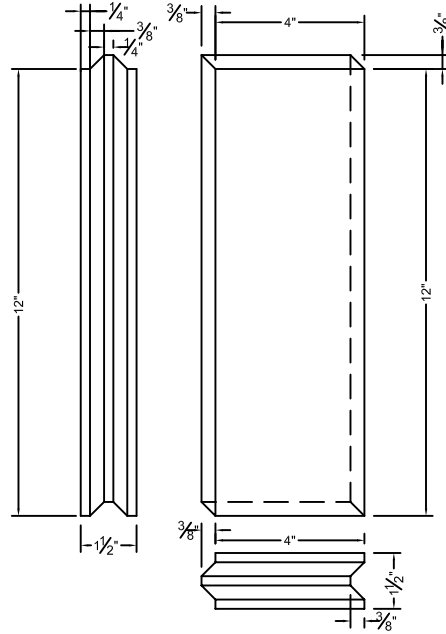

2" Interlocking Lead Brick

2 1/2" Interlocking Lead Brick

1" Interlocking Lead Brick

1 1/2" Interlocking Lead Brick

18 West Oxmoor Road, Birmingham, Alabama 35209
TEL (800)749-6061 TEL (205)942-4242 FAX (205)945-8704

**MAYCO INTERLOCKING
CAST LEAD BRICK**

DATE 1/01/2002	DRAWN BY PGH	ORDER NUMBER	
REVISED	DWG	SCALE	